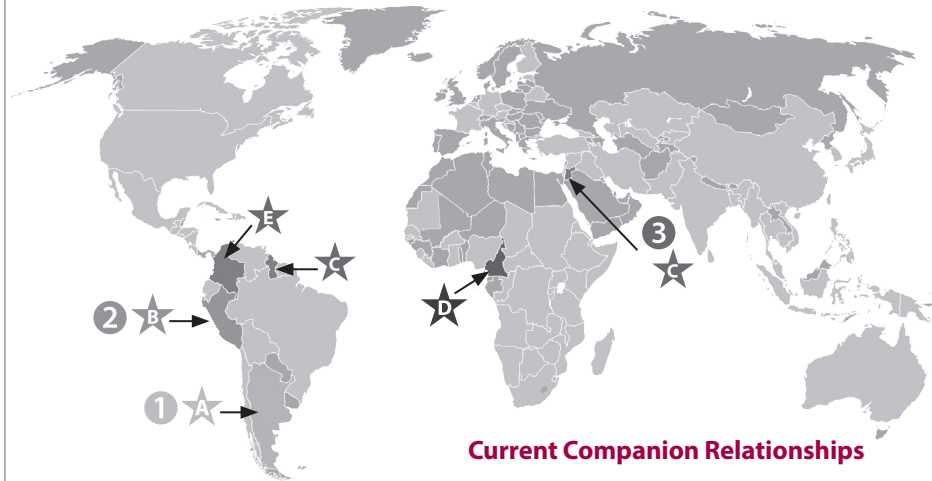

GLOBAL MISSION SUNDAY

February 4, 2018

Relationships and accompaniment are at the heart of our approach to ELCIC Global Mission. Global Mission is one way that the ELCIC is able to grow and strengthen relationships with its partner churches.

The ELCIC is involved in both Bilateral Relationships (interchurch partnerships) and Global Mission Companion Relationships (partnerships between synod and a church).

Loving God,

You call us into the world and into partnership with other churches and peoples. We pray for our Global Mission partners—the Evangelical Lutheran Church in America; Iglesia Evangélica Luterana, Perú; and Iglesia Evangélica Luterana Unida, Argentina—and for the Global Mission Companion relationships of each of our synods. Through our ministry of accompaniment, may your name be praised, your people strengthened in faith, and your love shared with the world in need. All this we pray in Jesus name. Amen.

ELCIC'S GLOBAL MISSION RELATIONSHIPS AND ACCOMPANIMENT

Current Bilateral Relationships

1. **1 Patagonian Mission:** Financial support for Rev. Andrea Baez in Esquel and Comodoro, Argentina
2. **2 Amazon Mission:** Financial support for Rev. Yoli Zavaleta in El Triunfo, Peru
3. **3 Partnership with the Evangelical Lutheran Church in Jordan and the Holy Land:** Part of this partnership includes scholarships for students of the ELCJHL schools

Current Companion Relationships

1. **A) Saskatchewan Synod:** United Evangelical Lutheran Church of Argentina (IELU)
2. **B) British Columbia Synod:** Evangelical Lutheran Church in Peru (IL-P)
3. **C) Eastern Synod:** Evangelical Lutheran Church in Guyana (ELCG) and the Evangelical Lutheran Church in Jordan and the Holy Land (ELCJHL)
4. **D) Manitoba/Northwestern Ontario Synod:** Evangelical Lutheran Church in Cameroon (EELC)
5. **E) Synod of Alberta and the Territories:** Evangelical Lutheran Church in Colombia (IELCO)

For more information on Global Ministry in the ELCIC visit: elcic.ca/Global-Mission