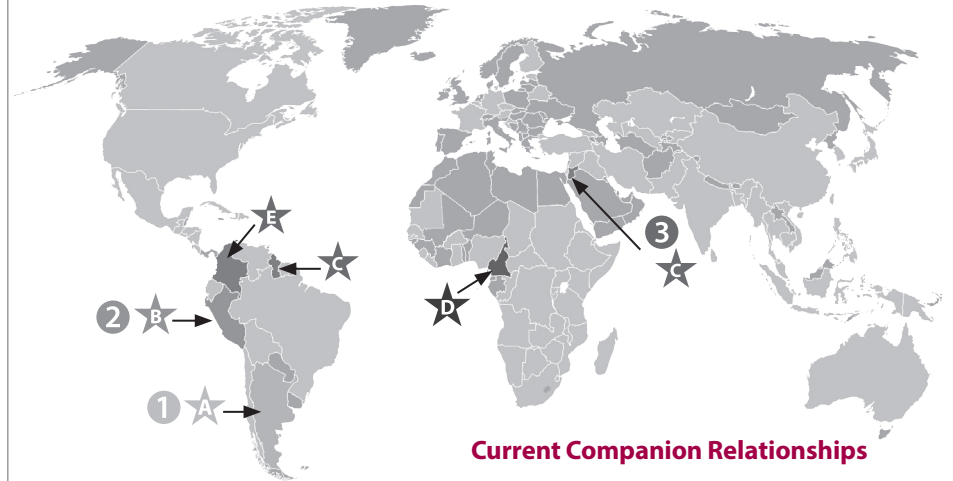

ELCIC'S GLOBAL MISSION RELATIONSHIPS AND ACCOMPANIMENT

Current Bilateral Relationships

1. **1 Patagonian Mission:** Financial support for Rev. Andrea Baez in Esquel and Comodoro, Argentina
2. **2 Amazon Mission:** Financial support for Rev. Yoli Zavaleta in El Triunfo, Peru
3. **3 Partnership with the Evangelical Lutheran Church in Jordan and the Holy Land:** Part of this partnership includes scholarships for students of the ELCJHL schools

Current Companion Relationships

1. **A) Saskatchewan Synod:** United Evangelical Lutheran Church of Argentina (IELU)
2. **B) British Columbia Synod:** Evangelical Lutheran Church in Peru (IL-P)
3. **C) Eastern Synod:** Evangelical Lutheran Church in Guyana (ELCG) and the Evangelical Lutheran Church in Jordan and the Holy Land (ELCJHL)
4. **D) Manitoba/Northwestern Ontario Synod:** Evangelical Lutheran Church in Cameroon (EELC)
5. **E) Synod of Alberta and the Territories:** Evangelical Lutheran Church in Colombia (IELCO)

For more information on Global Ministry in the ELCIC visit: elcic.ca/Global-Mission