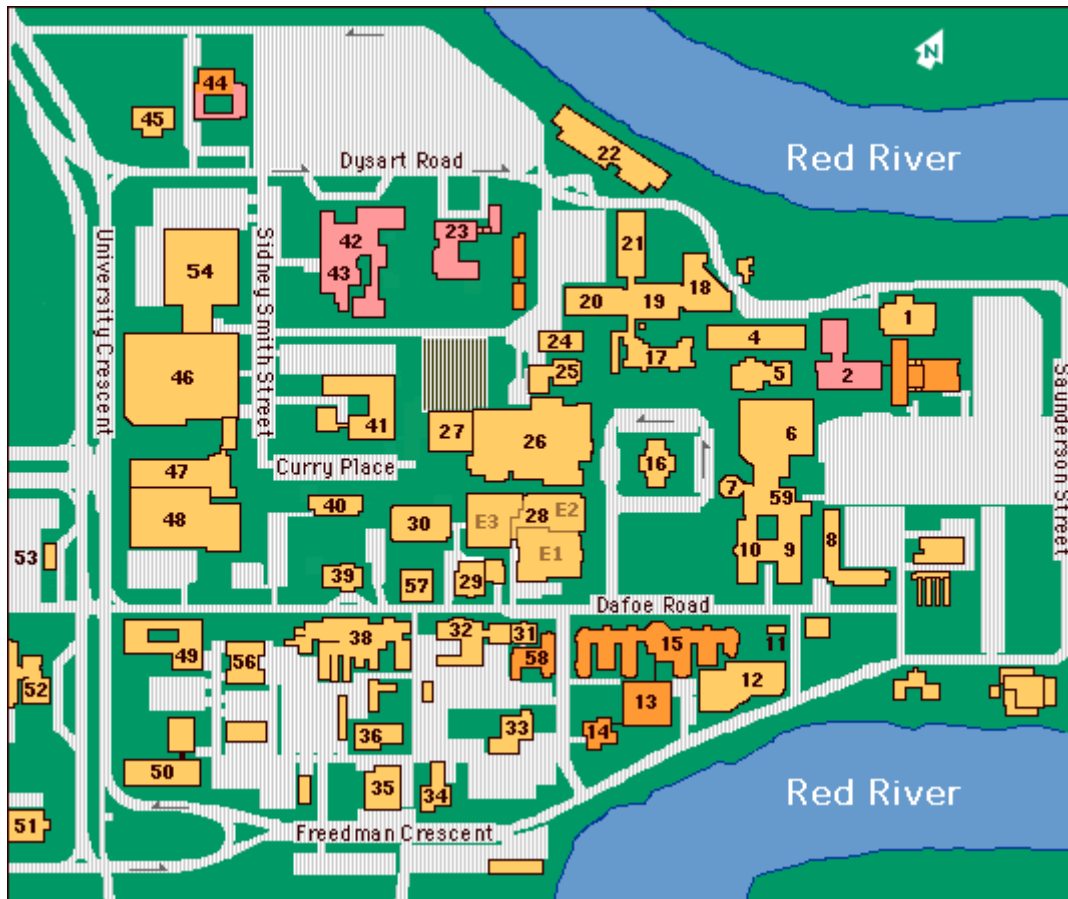

MAP OF UNIVERSITY OF MANITOBA CAMPUS

Building Number	Building Name	Event
26	University Centre	Meeting Rooms, Refreshment Breaks, Farewell Reception
23	St. John's Chapel	Early Morning Eucharist & Evening Prayer
13	Pembina Hall	Cafeteria, University Club, Evening of Thanks Program
14	Mary Speechly Hall	Dormitory Rooms
58	Arthur V. Mauro	Residence
Lot Q	Parking Lot	Volunteer Parking